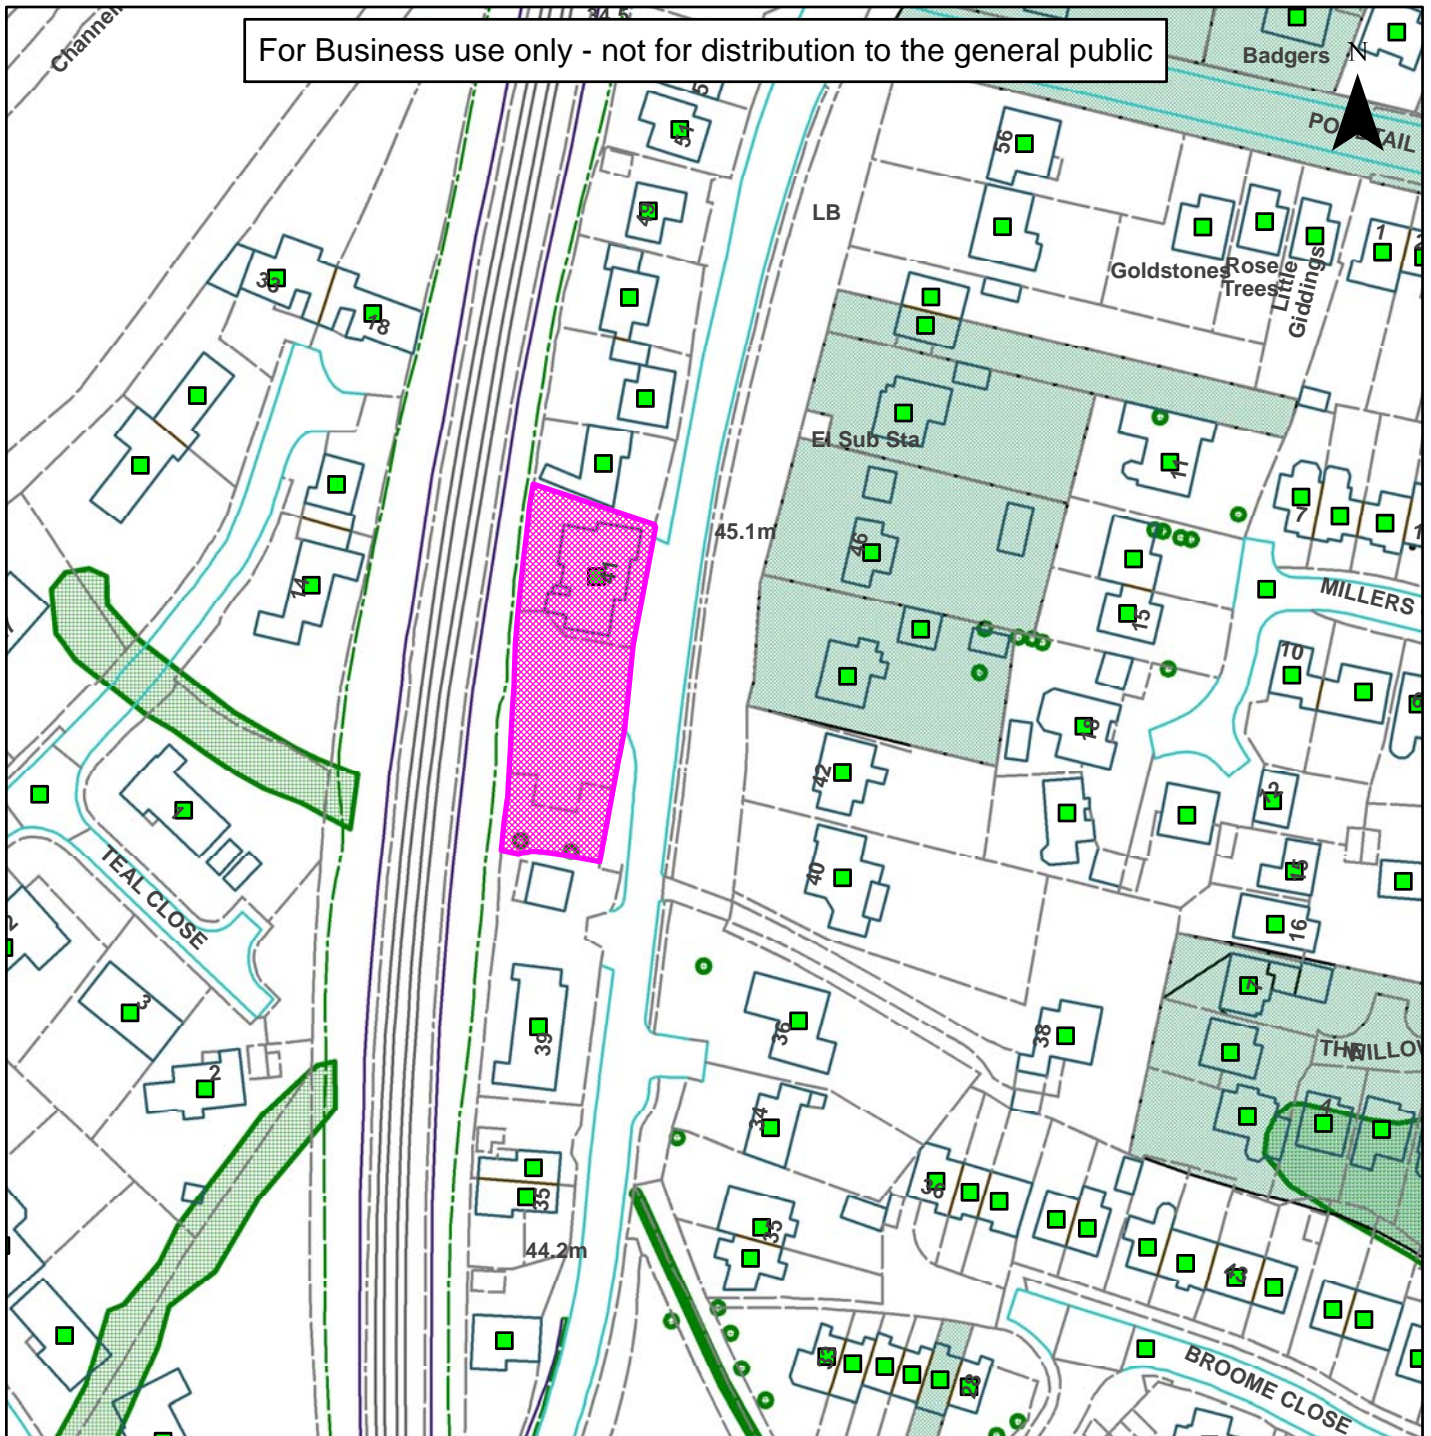

Not Set

For Business use only - not for distribution to the general public

Scale: 1:1,250

Reproduced from the Ordnance Survey map with permission of the Controller of Her Majesty's Stationery Office © Crown Copyright 2012.

Unauthorised reproduction infringes Crown Copyright and may lead to prosecution or civil proceedings.

Organisation	Horsham District Council
Department	
Comments	Not Set
Date	25/01/2018
MSA Number	100023865